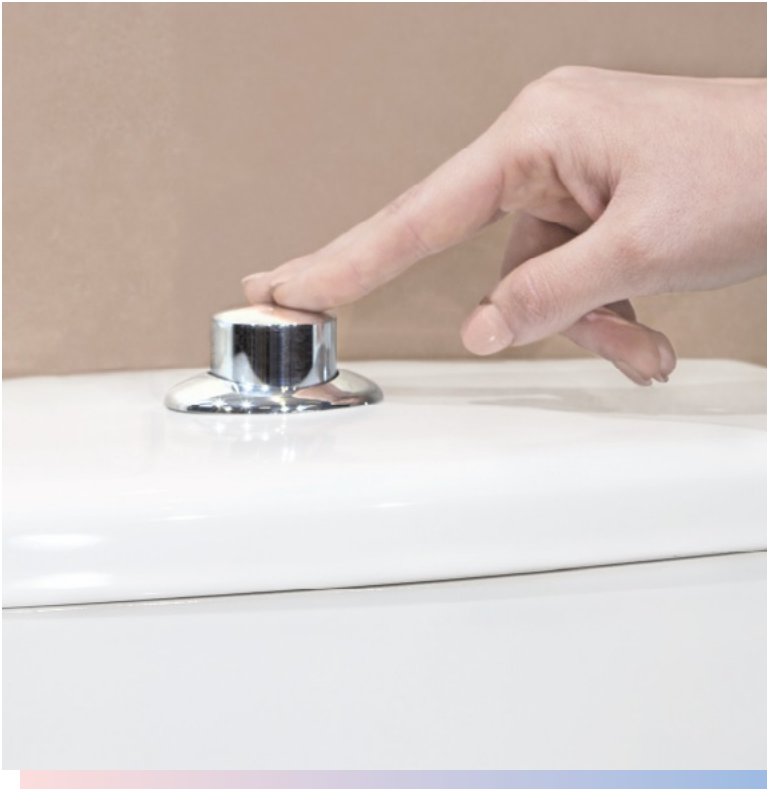

The Raised Push Button

Instruction Manual

invisiblecreations.co.uk

INVISIBLE®
CREATIONS

The Raised Push Button - Instruction Manual

- Unique raised push button
- Single flush
- Ease of use for less able, juniors and seniors
- Easy to install
- Sleek design
- Excellent flush each time
- High quality, reliable and durable