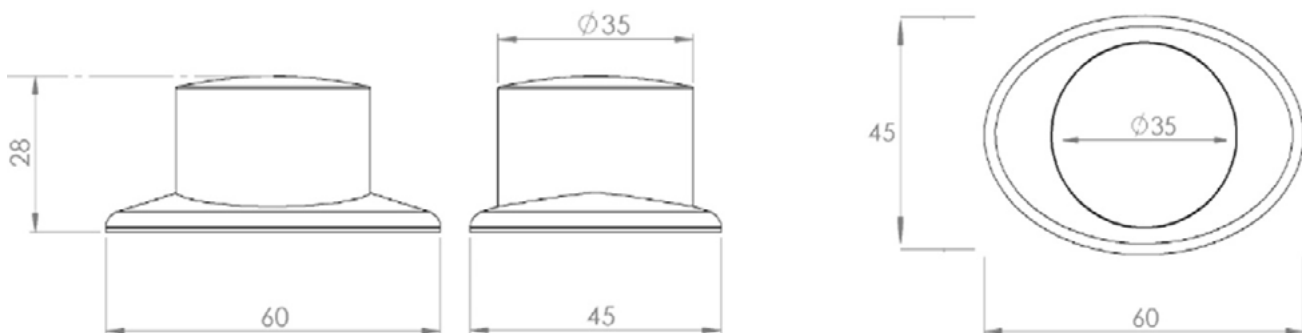

The Raised Push Button

Instruction Manual

invisiblecreations.co.uk

INVISIBLE®
CREATIONS

The Raised Push Button - Instruction Manual

- Unique raised push button
- Single flush
- Ease of use for less able, juniors and seniors
- Easy to install
- Sleek design
- Excellent flush each time
- High quality, reliable and durable

Product Dimensions

Get in touch

invisiblecreations@procare-ltd.co.uk

01942 206 004 | invisiblecreations.co.uk

INVISIBLE®
CREATIONS

@inviscreations