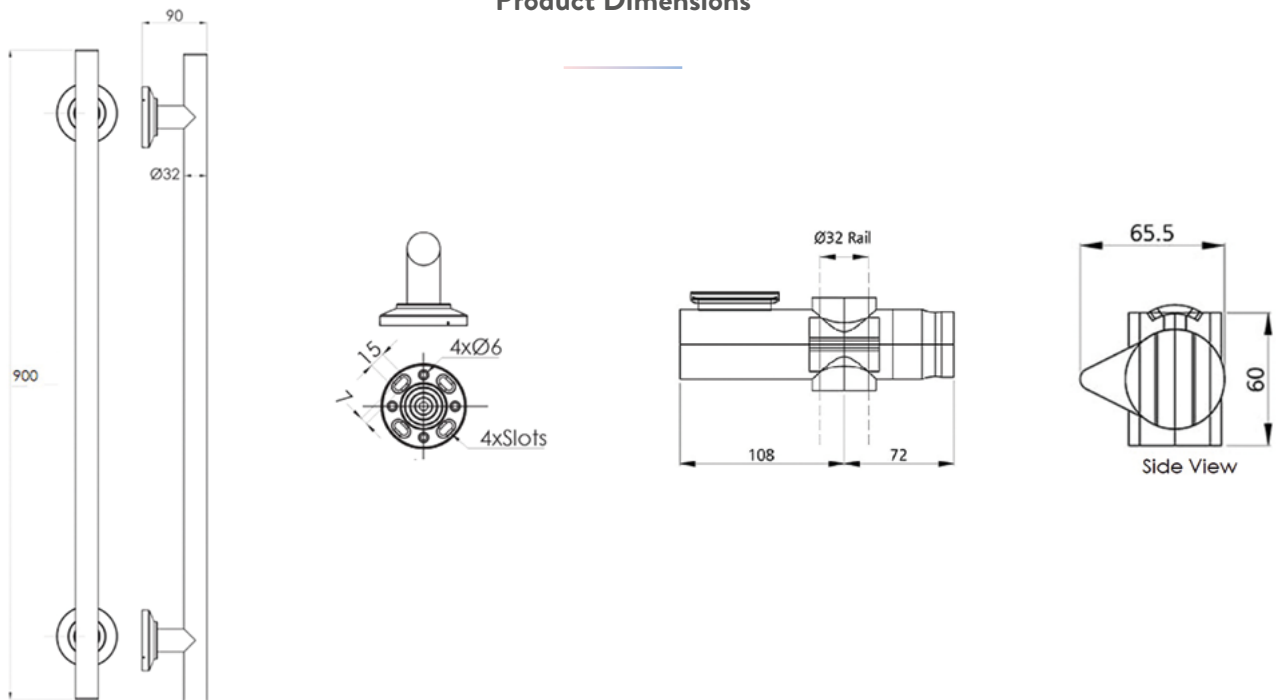

The Shower Riser

Instruction Manual

invisiblecreations.co.uk

INVISIBLE®
CREATIONS

The Shower Riser - Instruction Manual

- High quality
- Polished stainless steel
- Nylon flange to eliminate the need for earthing
- Unique two-part flange cover
- Large button for easy operation
- Ease of fixing
- Can be used as a 900mm grab rail
- Doc M compliant

Product Dimensions

Get in touch

invisiblecreations@procare-ltd.co.uk

01942 206 004 | invisiblecreations.co.uk

INVISIBLE®
CREATIONS

@inviscreations